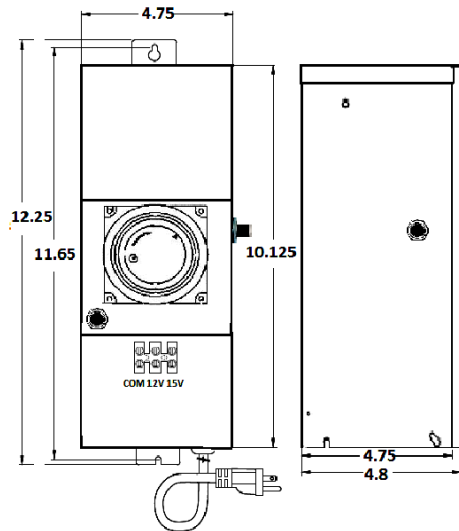

DIMENSIONS:

L 12.25" X W 4.8" X H 4.75"

TR-100W-DT-TPC-SS

**DUAL-TAP LANDSCAPE TRANSFORMERS WITH
TIMER & PHOTOCELL SLIDE DOOR**

ELECTRICAL SPECIFICATIONS:

- Input Voltage: 120V/60Hz
- Wattage: 100W Max
- Multi Tap: 12VAC & 15VAC
- Output Voltage: 12V/15V
- Efficiency: 90%

HOUSING SPECIFICATIONS:

- Finish: Stainless Steel
- NEMA 3R rated
- Thermal manually reset secondary breaker 25A
- Non dimmable if use timer or/and photocell
- Terminal Blocks: 2
- Temperature class B(266°F)
- Suitable for Indoor and Outdoor use
- IP Rating: IP67, Suitable for Wet Locations